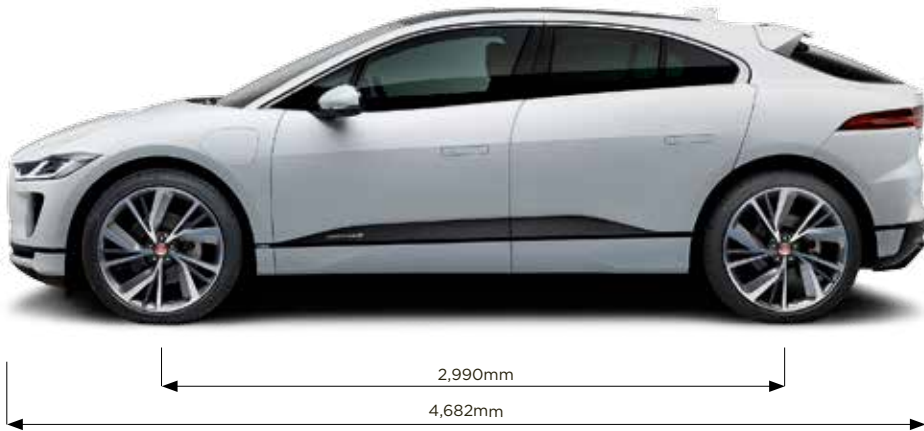

TECHNICAL DETAILS

⚙️ Configure your I-PACE at jaguar.co.uk

*1,558mm when Active Air Suspension is fitted.